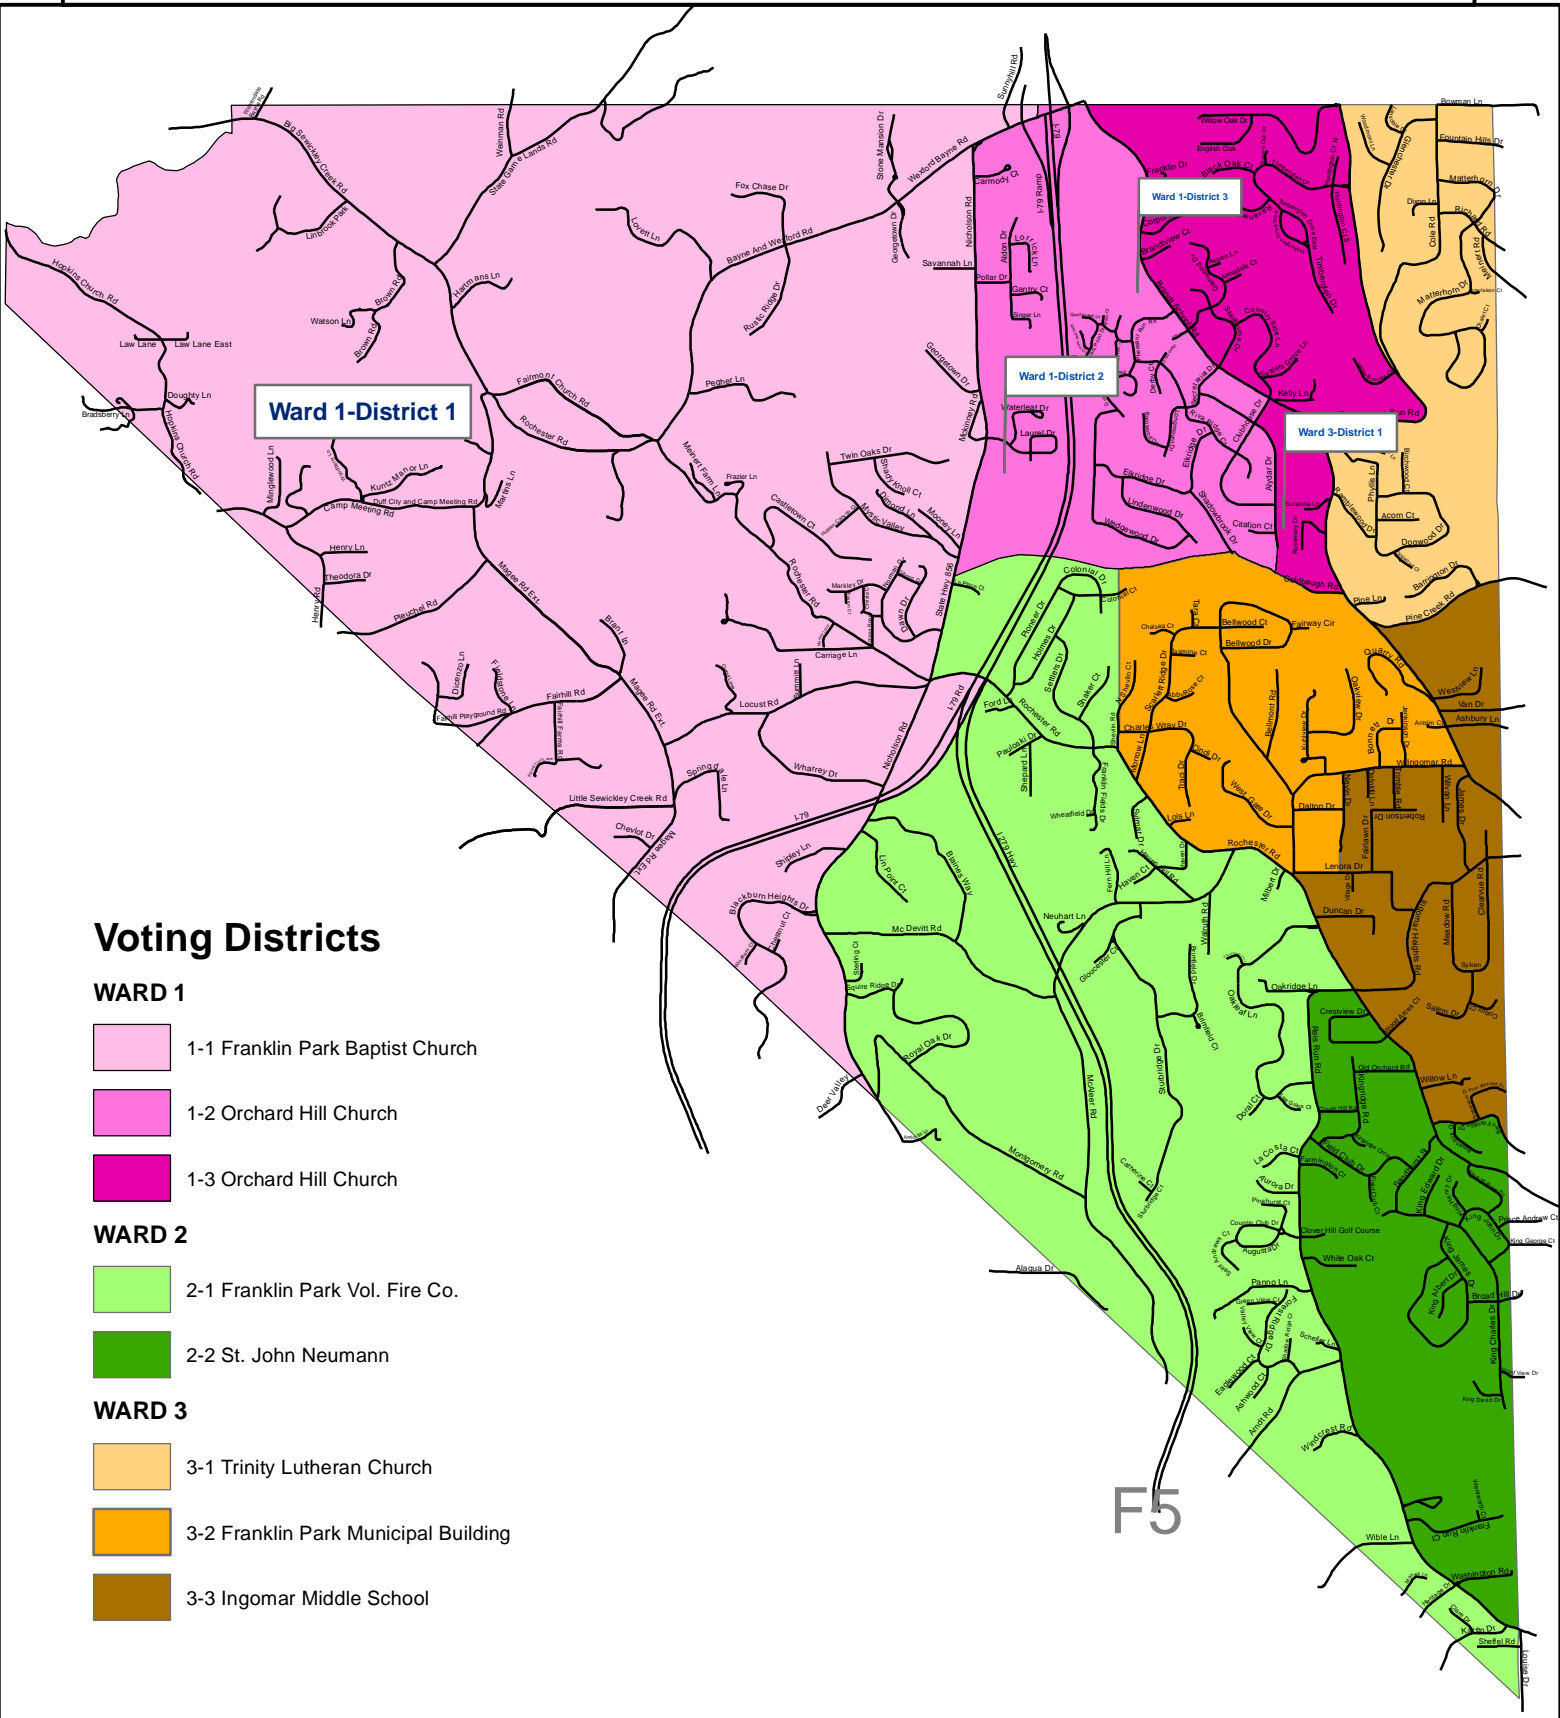

# FRANKLIN PARK BOROUGH VOTING DISTRICT AND WARD MAP

## Voting Districts

### WARD 1

- 1-1 Franklin Park Baptist Church
- 1-2 Orchard Hill Church
- 1-3 Orchard Hill Church